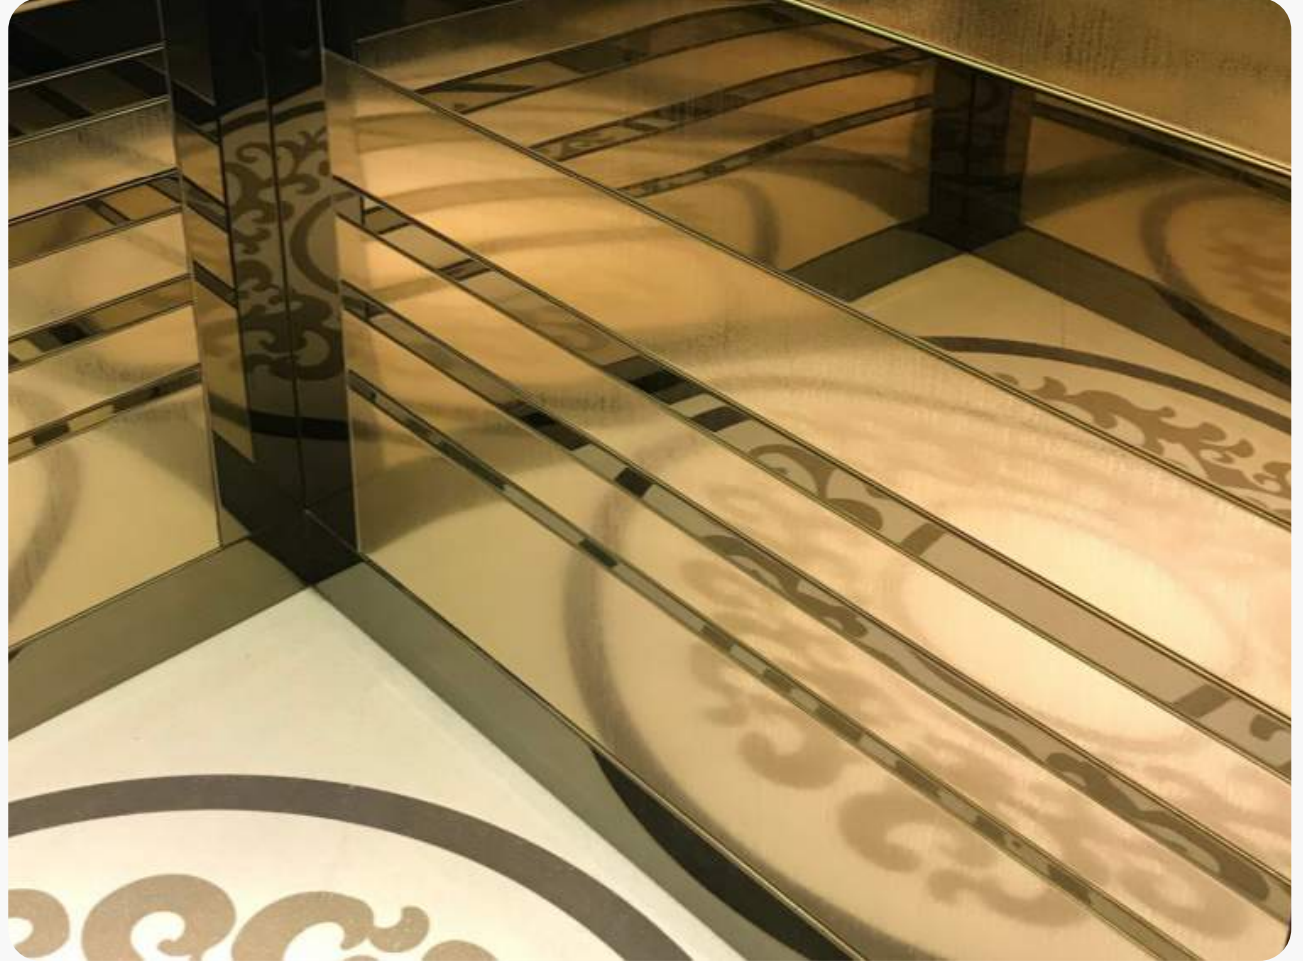

Cabin Code: TE W07