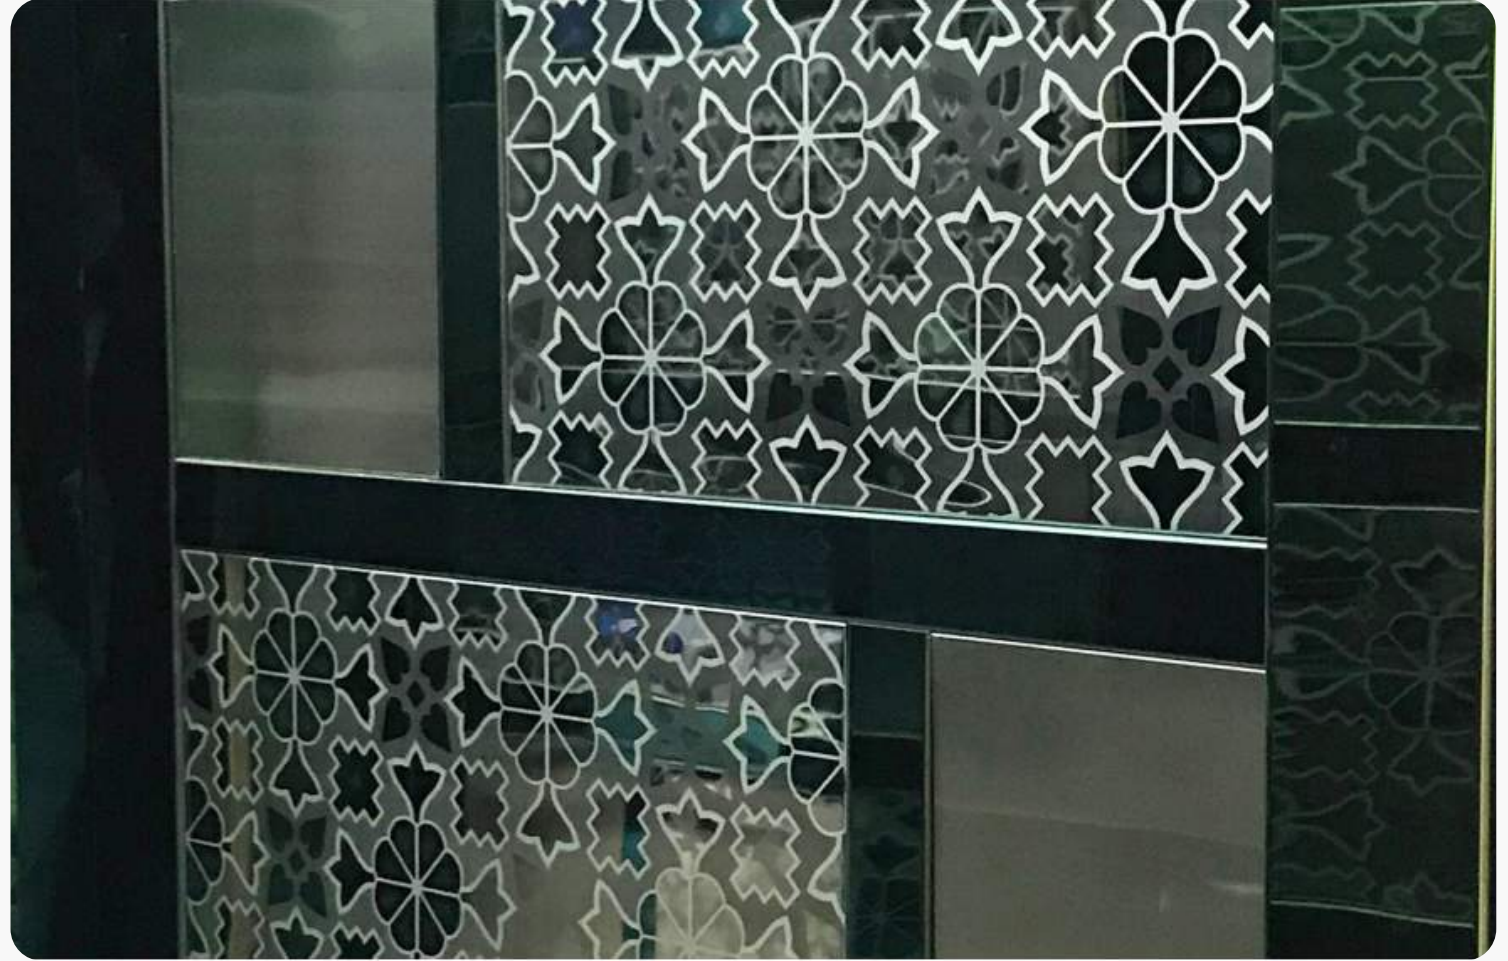

Cabin Code: 2030 H